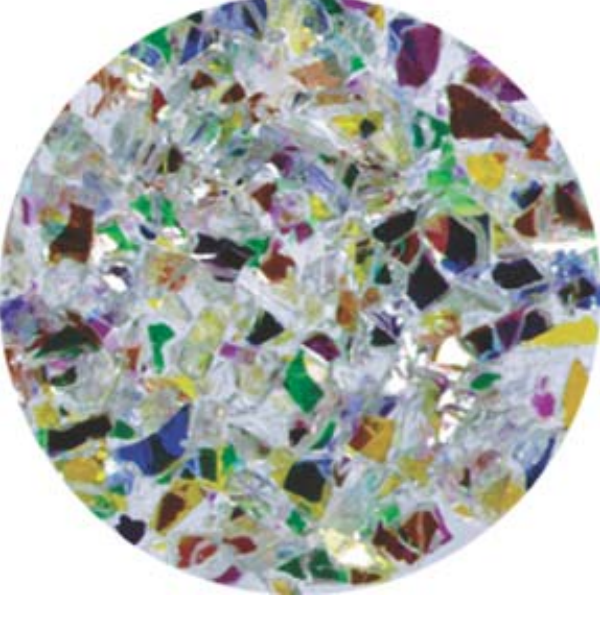

G697

G639

R43801

R43802

- Lighting Instruments
- ETC Source4 19deg
  - ETC Source4 26deg
  - ETC Source4 26deg 750W
  - ETC Source4 36deg
  - ETC Source4 50deg
  - Martin MAC 550
  - Martin MAC Aura
  - Robe Robin DLS
  - Profile
  - Source 4 PAR WFL
  - Altman PAR 64 WFL
  - Altman Alt6x16
  - ETC Source 4 05deg 750W
  - 8" Fresnel

Director: Nathan Gunn

Company: Lyric Theatre

Designed by: Michael Cummings

Date: 8/29/18

Scale: 1/4" = 1'0"

Platc: 1 of 2

Show Name: LA BOHÈME

Type of Drawing: Light Plot