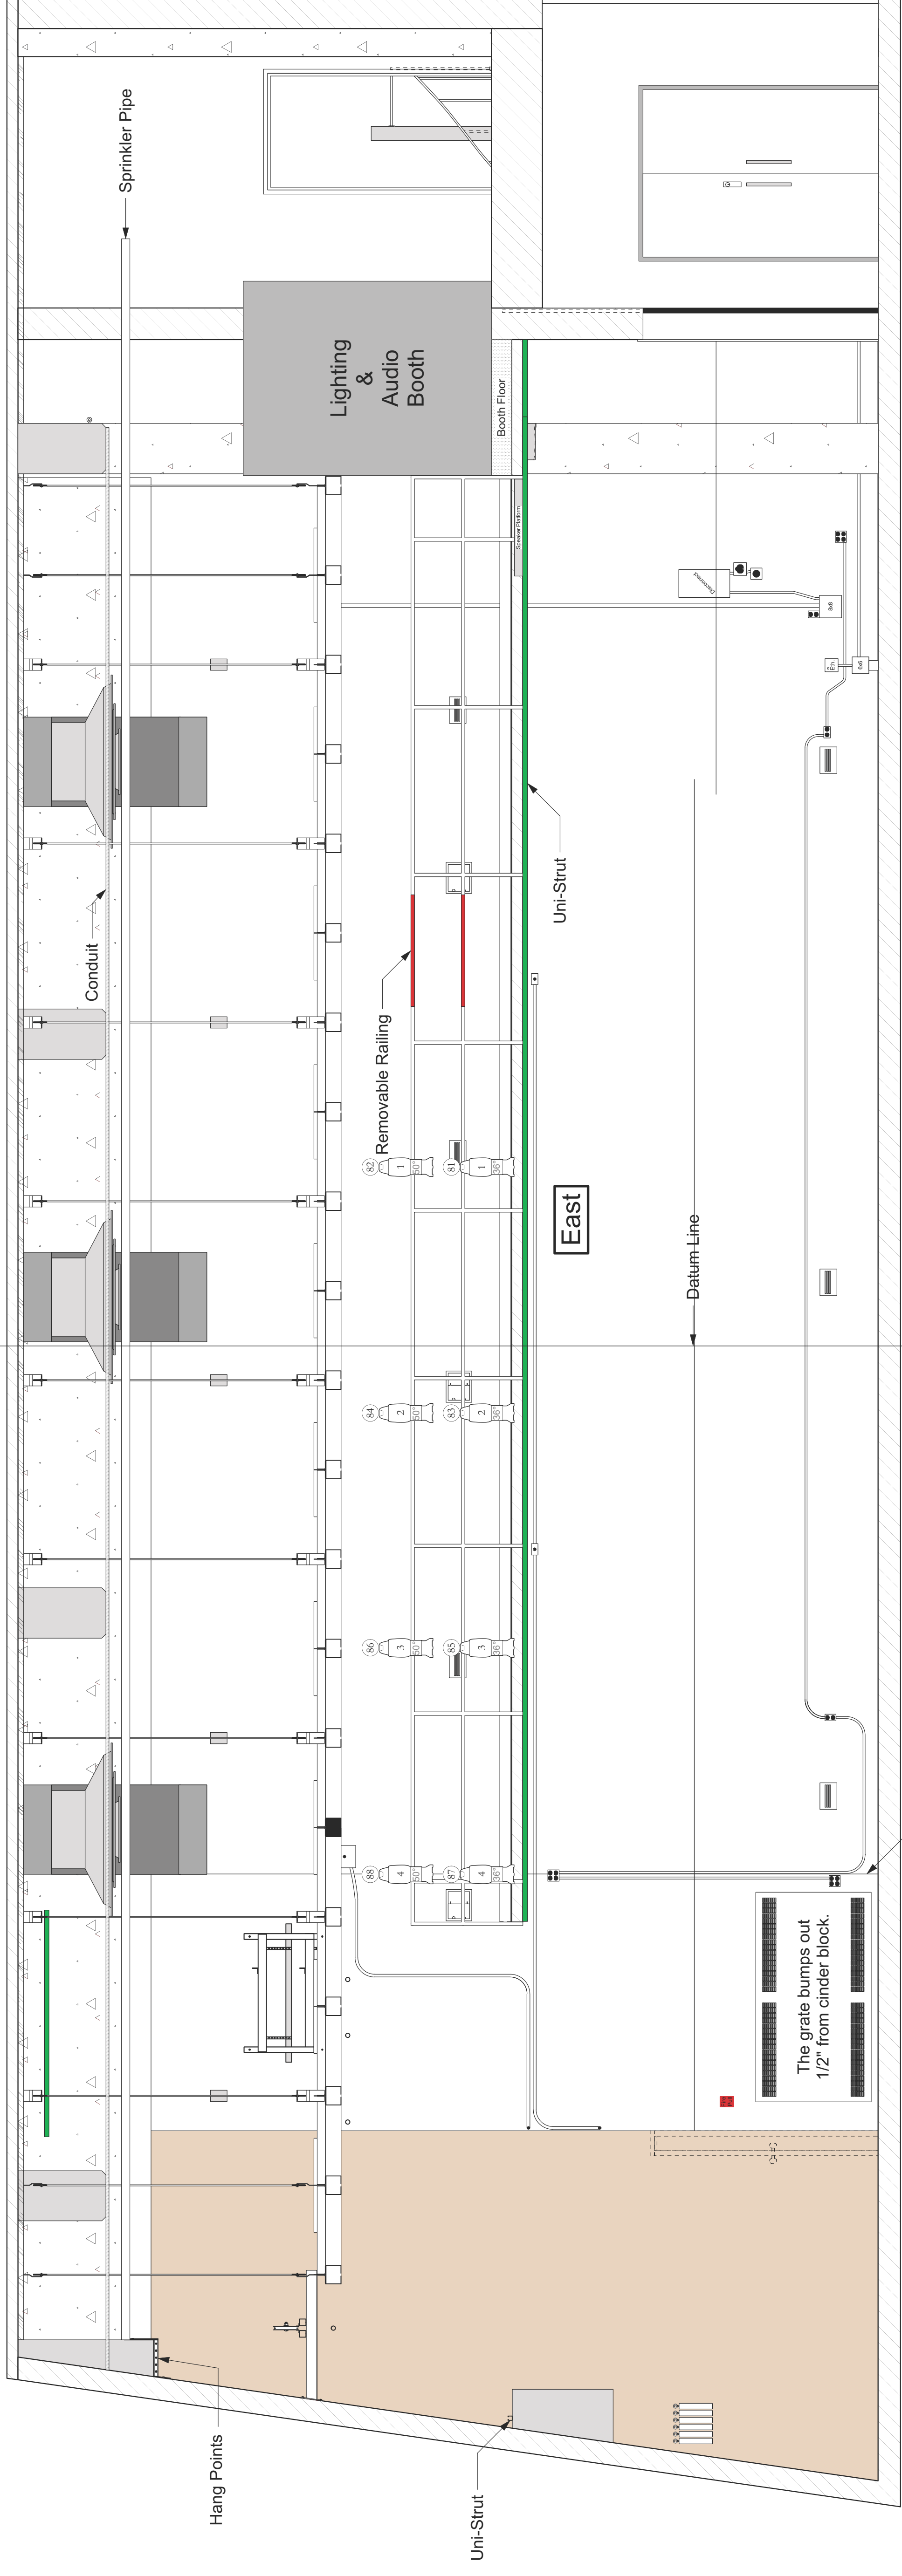

Instrument Summary
 ETC Source-4 Jr 36° @ 575w
 ETC Source-4 Jr 50° @ 575w

Notes:
 1) See color change chart for changes between pieces.

Director:
 Jennifer Monson

Company:
 Dance at Illinois

Designed by:
 Michael Cummings

Date:
 2/20/17

Scale:
 3/8" = 1'0"

Page:
 4 of 4

Show Name:
 Studio Dance 1

Type of Drawing:
 Galleries

Wall bumps out 3" at this point.
 Wall bumps out 3" at this point.